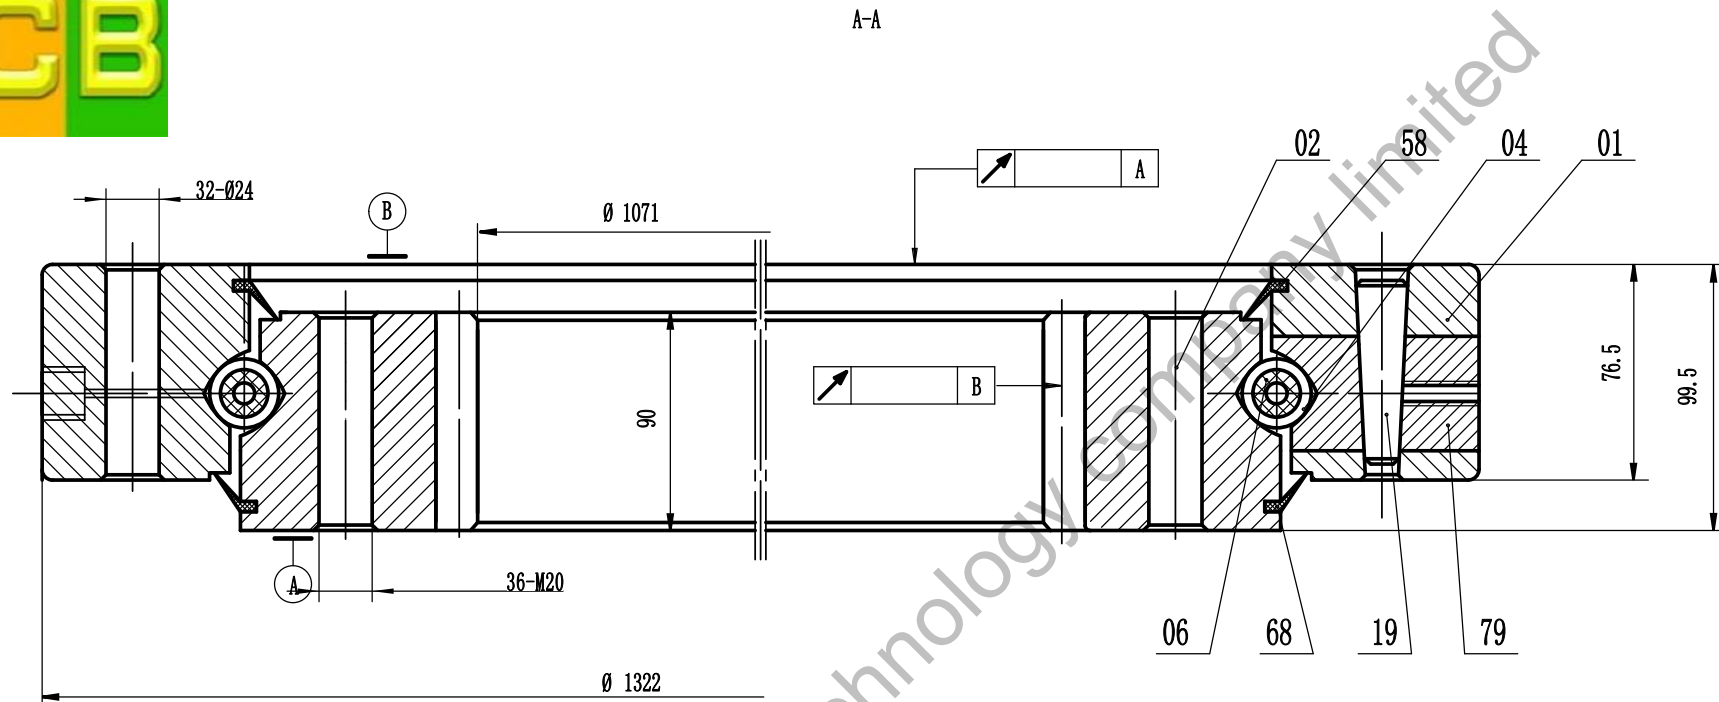

JCB

Remark:

1. Luoyang JCB Bearing Technology Co., Ltd is a design and manufacture Inc, we manufactured slewing bearing for all kinds of various brand excavator, specialize in industry of manufacturing slewing bearing for excavator more than 30 years.
2. This drawing is reference for user, if you need formal drawing, please contact with us to obtain the official drawing.

slewing bearing for xcmg excavator	XE215C (91Z)	
	Weight(kg)	
	250	
	Luoyang JCB Bearing Technology Co., Ltd	